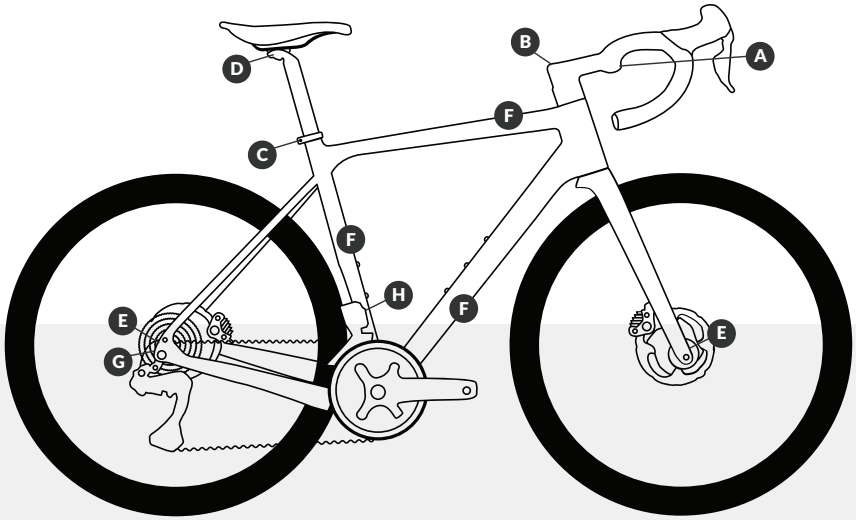

TORQUE GUIDE

TORQUE SPECS

A	Stem Face Plate Bolts	6Nm*
B	Stem Clamp Bolts	5Nm*
C	Seatpost Clamp Bolts	5Nm
D	Saddle Clamp Bolts	4Nm*
E	Thru Axles	10-12Nm
F	Bottle Bosses	4Nm
G	Derailleur Hanger Bolt	Nm
H	Front Derailleur Tab Bolts	5Nm